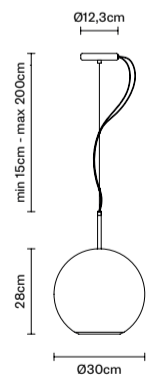

**ERC IP40**  
0.027 m<sup>3</sup>  
2.18 kg

Dimmerabile TRIAC / Dimmable TRIAC

INCLUDED:  
- LED / LED  
- Kit per decentramento / Off-center  
cable fastener

**D57 A53**  
12 Gold  
34 Titanium  
41 Copper