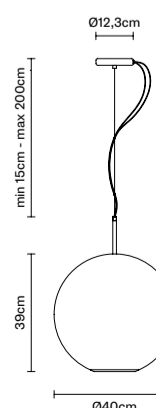

D57 A55
12 Gold
34 Titanium
41 Copper

804,00 €

LED 220-240V
1x17W-120°
WHITE 3000K
1850lm CRI >80

ERC IP40
0.122 m³
5.27 kg

Dimmerabile TRIAC / Dimmable TRIAC

INCLUDED:
- LED / LED
- Kit per decentramento / Off-center
cable fastener