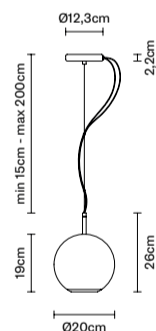

D57 A51
12 Gold
34 Titanium
41 Copper

478,00 €

LED 220-240V
1x8.7W-120°
WHITE 3000K
800lm CRI >80

ERC IP40
0.027 m³
2.18 kg

Dimmerabile TRIAC / Dimmable TRIAC

INCLUDED:
- LED / LED
- Kit per decentramento / Off-center
cable fastener